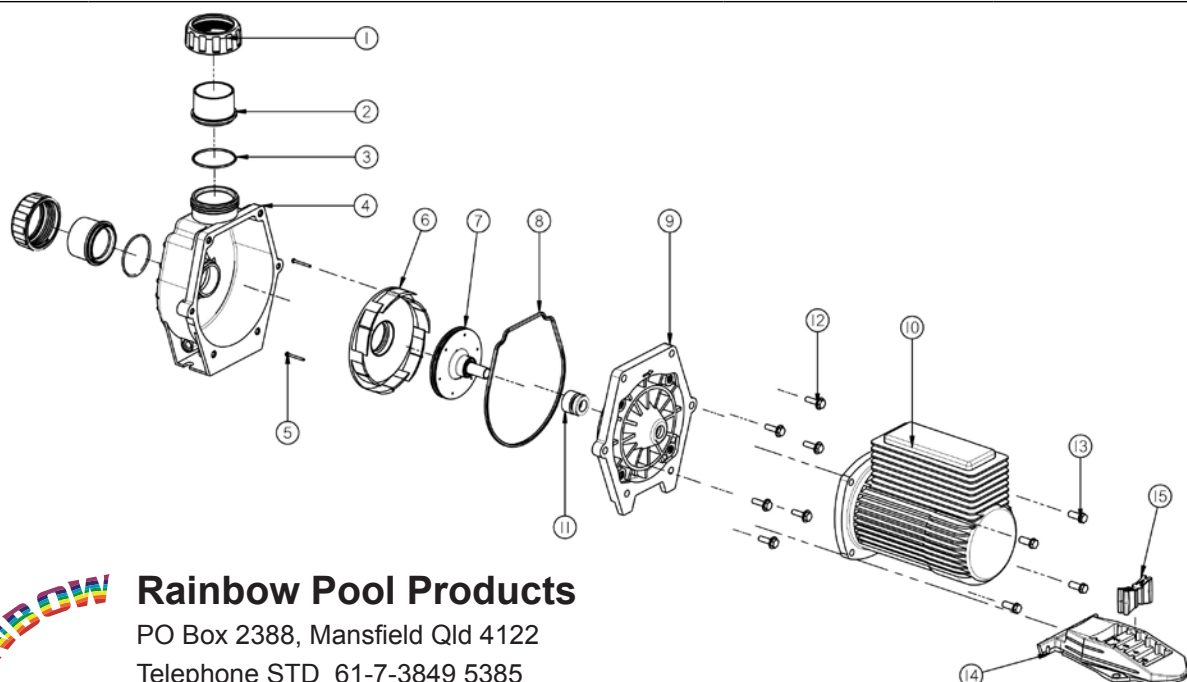

FX PUMPS

Key	Description	Product Code	Qty Required
1	LOCK NUT UNION - 50MM	950919	2
2	TAIL UNION 50MM-40MM REDUCER	950918	2
2	TAIL UNION - 50MM ABS	950920	2
3	O RING - 50MM UNION	70003	2
4	VOLUTE - FX BOOSTER PUMP - BEIGE	40096	1
5	BOLT - PAN HEAD 6g X 35 S/TAP S/STEEL	40165	2
6	DIFFUSER PLATE FX PUMP - SMALL	40072A	1
7	IMPELLER - CX180/FX190 PUMP	40060A	1
7	IMPELLER - CX240/FX250 PUMP	40060B	1
7	IMPELLER - CX280/FX290 PUMP	40060C	1
7	IMPELLER - CX320/FX340 PUMP	40060D	1
7	IMPELLER - CX400/FX520 PUMP	40060J	1
8	SQUARE O RING (SEAL PLATE) EPDM	70004	1
9	SEAL PLATE - BEIGE	40090	1
10	MOTOR 750W BEIGE	71323	1
10	MOTOR 1100W BEIGE	71324	1
10	MOTOR 1500W BEIGE	71329	1
10	MOTOR - 2200W - BEIGE	71331	1
10	MOTOR 1500W BEIGE 3PH	71330	1
10	MOTOR - 750W - BLACK	71313	1
10	MOTOR - 1100W - BLACK	71314	1
10	MOTOR - 1500W - BLACK	71319	1
11	MECHANICAL SEAL - BX/TX/CX/E/CTX	75508	1
12	BOLT - M8 X 30 IND HEX SEMS S/STEEL	40150	6
13	WASHER - M10 X 25 IND HEX HEAD S/STEEL	40156	4
14	MOTOR FOOT - BEIGE	40050	1
15	RUBBER INSERT - V2 - PUMP MOTOR	40056	1